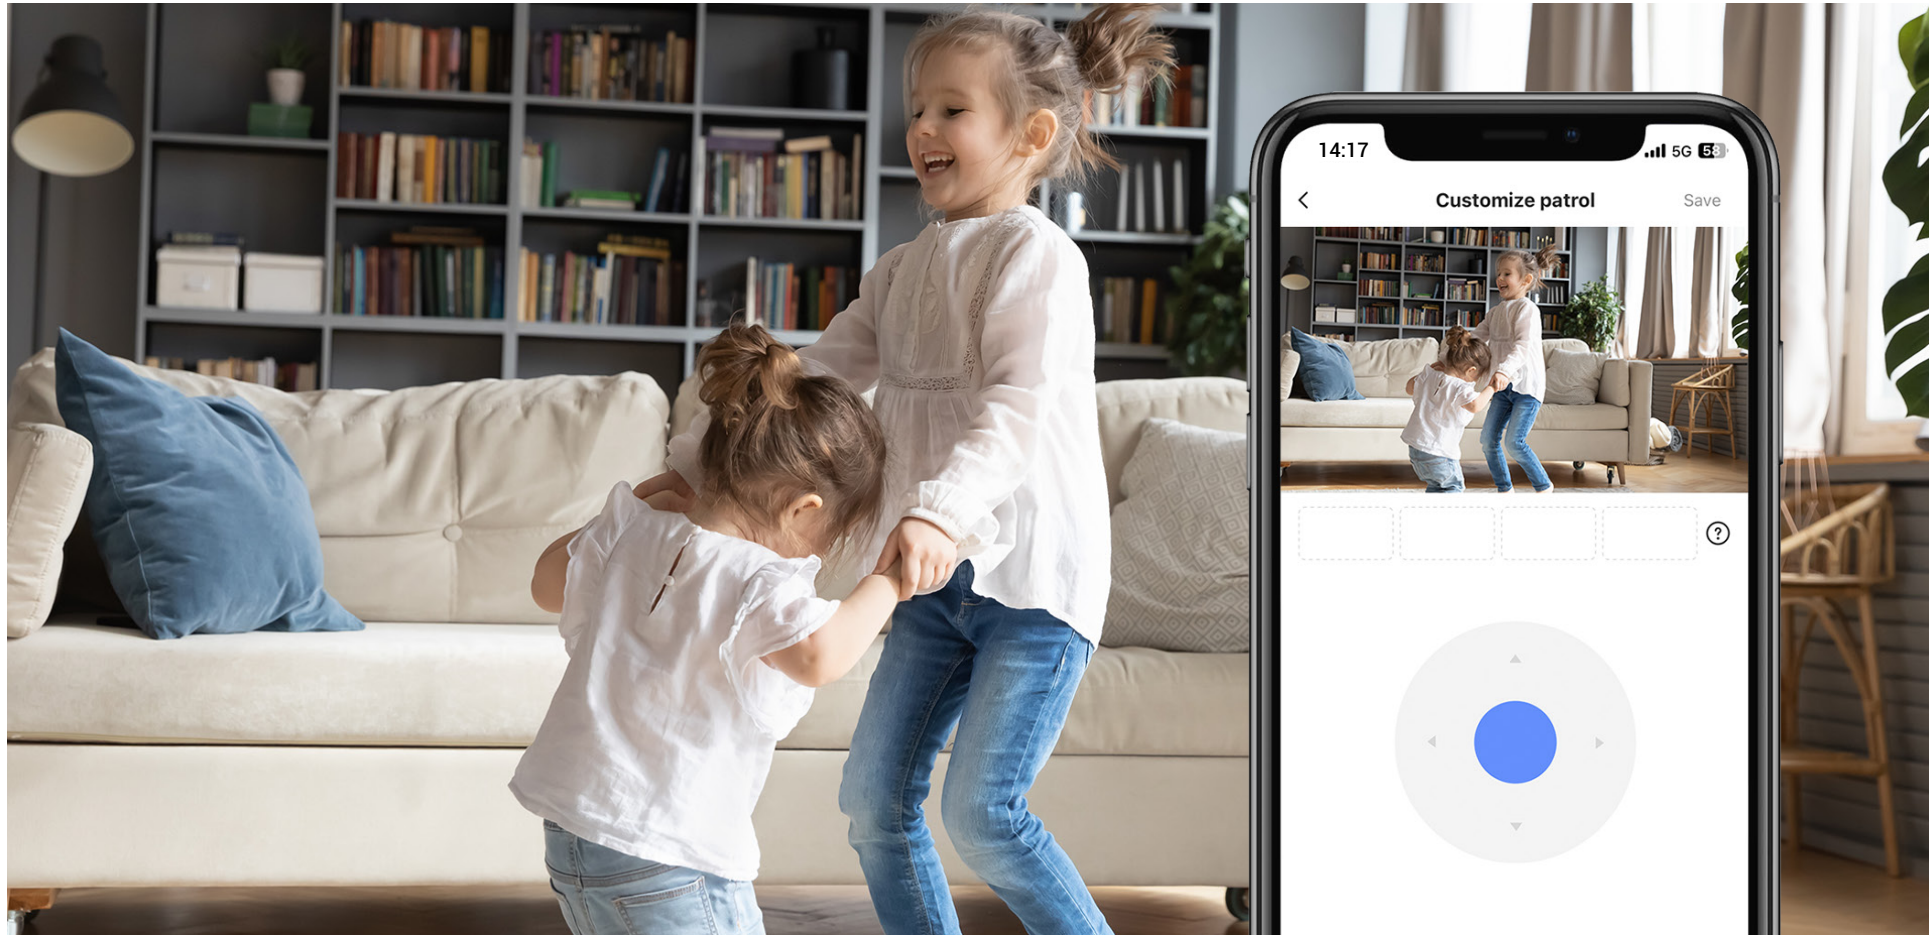

340°

Horizontal rotation

55°

Vertical rotation

Enhanced security with fully-automated rotation

The TY1 Pro 2K+ pans and tilts automatically to eliminate blind spots with its unique patrol mode. You can even customize patrol pattern in accordance with your very special home, leaving no corner uncovered.

Overall Patrol

Pan horizontally

Customize Patrol

Follow the order of pre-set points (Up to 4 points)

Get the notifications that matter

A lot of activities go on inside your home. Don't want to get alerted repeatedly when your curtains flutter in the wind? The TY1 Pro 2K+ is smart enough to identify human activities in particular. You can choose to get alerted only when somebody is detected on camera.

Smart enough to detect, zoom, and follow

The camera can automatically zoom in up to 4 times to follow a moving person so you see details and get the whole picture at the same time. You can always enable the AI option to detect and track specifically human movements.

It takes care of the whole family

It's important to know if you're needed by your loved ones. The camera alerts you if the noise level suddenly changes – whether your baby cries or a siren blares. In addition, they can contact you from the camera's side by simply tapping the call button - one of the easiest way to make a video call.