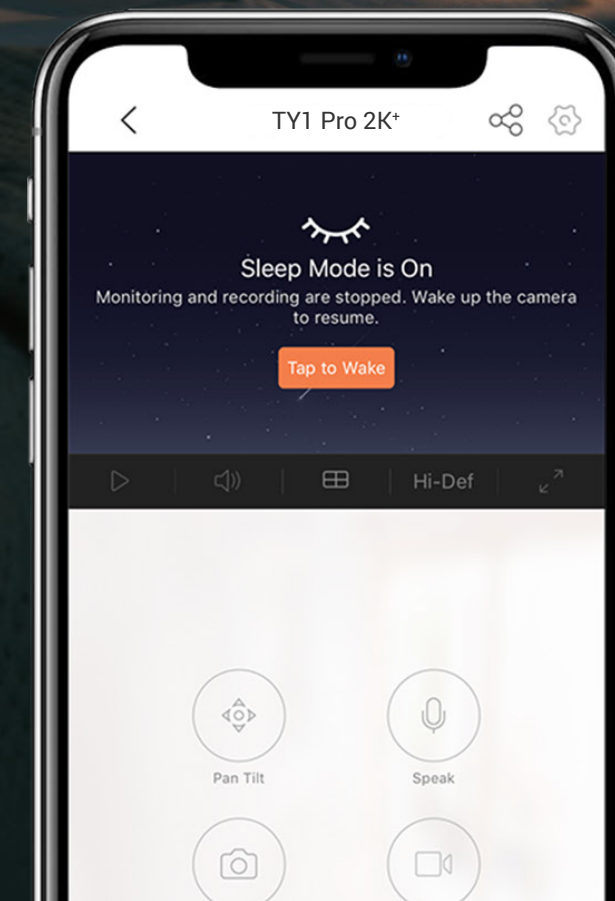

TLS
Data Transmission
Encryption

AES-128
Data Encryption